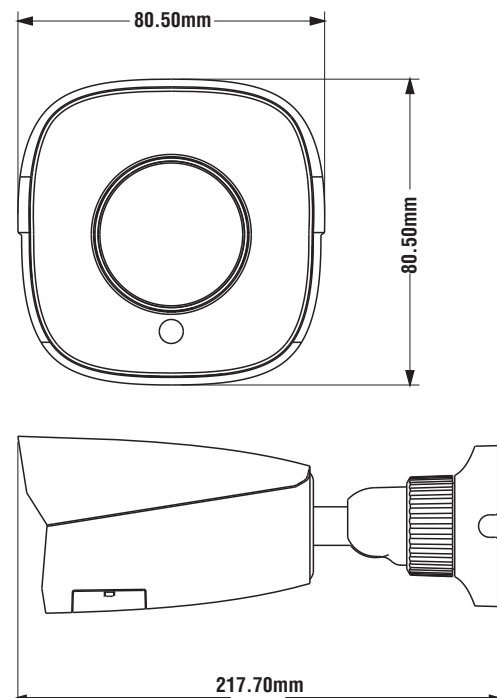

## 5MP Network Bullet Camera

- 5MP High Video Compression
- Max. resolution: 2592 × 1944
- ICR auto switch, True day/night, ROI coding
- 30 ~ 50m IR night view distance
- 3D DNR, true WDR, HLC, BLC
- Built-in micro SD card slot, up to 128GB
- One CVBS output
- DC12V/PoE power supply
- Supports Smartphone and Remote monitoring
- IP 67 ingress protection; Support three streams
- Supports Face Detection
- Smart analytics: Object removal detection, Abnormal video signal detection, Line crossing detection, Region intrusion detection, People intrusion detection, People counting detection and Crowd density detection

## 5MP Network Bullet Camera

### DIMENSIONS