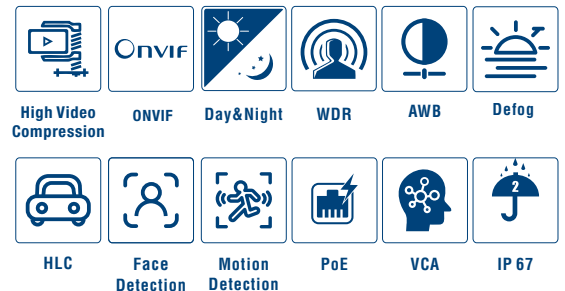

## 5MP Network Bullet Camera

- 5MP High Video Compression
- Max. resolution: 2592 × 1944
- ICR auto switch, True day/night, ROI coding
- 30 ~ 50m IR night view distance
- 3D DNR, true WDR, HLC, BLC
- Built-in micro SD card slot, up to 128GB
- One CVBS output
- DC12V/PoE power supply
- Supports Smartphone and Remote monitoring
- IP 67 ingress protection; Support three streams
- Supports Face Detection
- Smart analytics: Object removal detection, Abnormal video signal detection, Line crossing detection, Region intrusion detection, People intrusion detection, People counting detection and Crowd density detection

Functions	
Remote Monitoring	Web browsing, CMS remote control
Online Connection	Support simultaneous monitoring for up to 10 users; Support multi-stream real time transmission
Network Protocol	UDP, IPv4, IPv6, DHCP, NTP, RTSP, PPPoE, DDNS, SMTP, FTP, SNMP, 802.1x, UPnP, HTTPs, QoS
Interface Protocol	ONVIF, GB-T/28181-2011
Storage	Network remote storage; micro SD card storage
Smart Alarm	Motion detection; SD card error; SD card full
Face Detection	Yes
Intelligent Analytics	Object removal detection, regional intrusion detection, abnormal video detection, line crossing detection, people intrusion, people counting, crowd density (optional)
General Function	Watermark, IP address filtering, video mask, heartbeat, password protection
PoE	Yes
IR Distance	30 ~ 50 m
Ingress Protection	IP67
Others	
Power Supply	DC12V/PoE
Power Consumption	< 9W
Operating Environment	- 30 °C ~ 60 °C (-22°F~140°F) Humidity: less than 95% (non-condensing)
Dimensions (mm)	217.7 x 80.5 x 80.5
Weight (net)	Approx. 0.67 Kg.
Installation	Ceiling mounting; Wall mounting