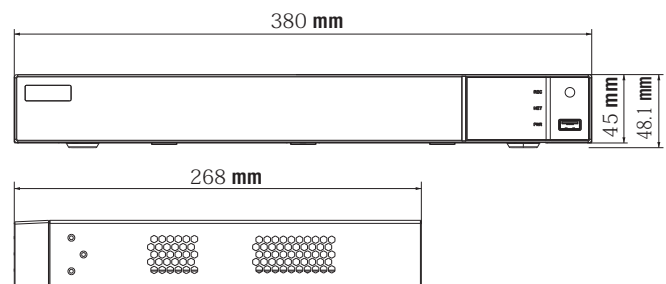

Network	Interface	RJ45 1000 Mbps × 1
	Protocol	TCP/IP, PPPoE, DHCP, DNS, DDNS, UPnP, NTP, SMTP
Mobile Device	OS	iOS, Android
Storage	HDD	SATA × 2, max 8T per HDD
Backup	Local Backup	U disk, USB mobile HDD
	Network Backup	Yes
Port	USB	USB 2.0 × 1, USB 3.0 × 1 (rear panel)
	Remote Controller	Optional
	RS485	RS485 × 2, connect to PTZ or keyboard
Others	Power Supply	DC12V/4A
	Consumption	≤ 10W (without HDD)
	Dimensions (mm)	380×268×45 (W×D×H)
	Work Environment	-10 ~ 50 °C, 10% ~ 90% humidity

FEATURES

- Supports 16 CH 8MP/5MP/4MP/3MP/1080P/960P/720P IP input
- Supports high video compression and standard video compression with high video quality at low bit rate
- 16 CH simultaneous playback
- 4K HD output
- Multi-mode recording: manual/scheduled/motion/alarm
- Supports face detection and face comparison
- Supports dual stream
- Data backup on USB and network
- Pentaplex : preview, record, playback, backup and remote access
- Supports DHCP, DDNS, PPPoE network protocol
- Remote control via Internet Explorer and CMS : preview, playback, backup, PTZ control and configuration
- Intuitive and user-friendly Graphic User Interface (GUI)
- Search: time based, event based (manual, sensor, motion) and tag based
- Online multi-user access
- Supports PTZ preset and auto cruise (upto 255 presets and 8 cruises)
- Smartphone surveillance on iOS and Android

DIMENSIONS

OZONE SECUTECH PRIVATE LIMITED

Operations Office : Plot No. 548, Udyog Vihar Phase V, Gurugram, Haryana, 122016

Email : customercare@ozonesecutech.com | Website : www.ozonesecutech.com