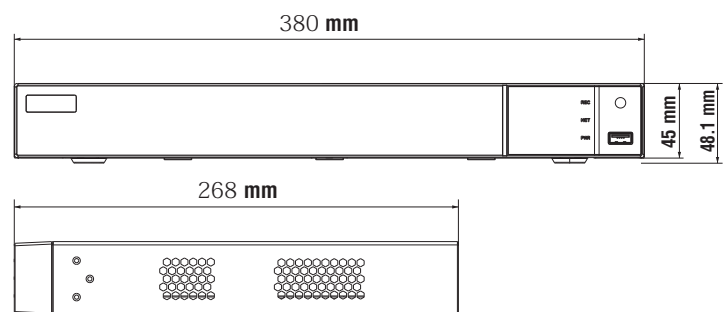

Storage	HDD	SATA × 2, max 8T per HDD
Backup	Local Backup	U disk, USB mobile HDD
	Network Backup	Yes
Port	USB	USB 2.0 × 1 (front panel), USB 3.0 × 1 (rear panel)
	Remote Controller	Optional
Others	Power Supply	DC 12V
	Consumption	≤ 15W (without HDD)
	Dimensions (mm)	380 × 268 × 52 (W × D × H)
	Work Environment	-10 ~ 50 °C, 10% ~ 90% humidity

FEATURES

- Supports 32 CH 8MP/5MP/4MP/3MP/1080P/960P/720P IP input
- Supports high video compression and standard video compression with high video quality at low bit rate
- 16 CH simultaneous playback
- 4K HD output
- Multi-mode recording: manual/scheduled/motion/alarm
- Supports face detection and face comparison
- Supports dual stream
- Data backup on USB and network
- Pentaplex: preview, record, playback, backup and remote access
- Supports DHCP, DDNS, PPPoE network protocol
- Remote control via Internet Explorer and CMS: preview, playback, backup, PTZ control and configuration
- Intuitive and user-friendly graphic user interface (GUI)
- Search: time based, event based (manual, sensor, motion) and tag based
- Online multi-user access
- Supports PTZ preset and auto cruise (upto 255 presets and 8 cruises)
- Smartphone surveillance on iOS and Andriod

DIMENSIONS

OZONE SECUTECH PRIVATE LIMITED

Address : Plot No. 548, Phase V, Udyog Vihar Gurugram, Haryana - 122016

Email : customercare@ozonesecutech.com | Website : www.ozonesecutech.com