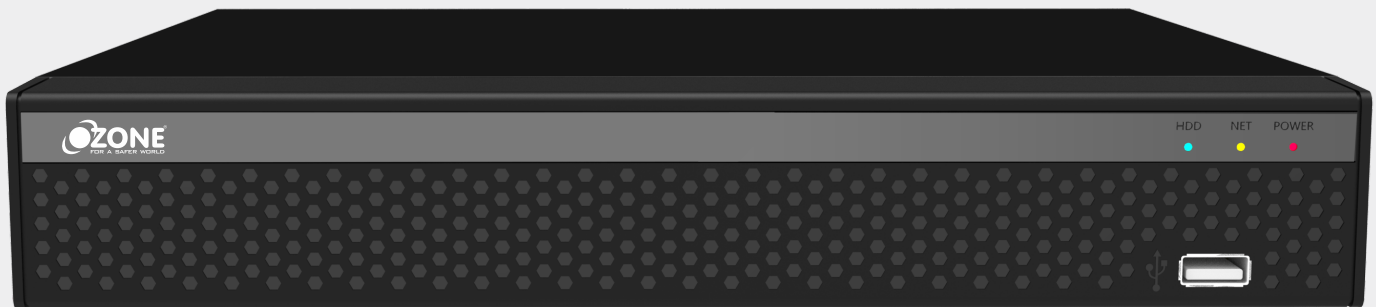

## 8 CHANNEL DVR

# OAR18C8MS1

8MP / 5MP / 4MP / 3MP / 1080P / 720P HD DVR

AHD/TVI/CVI  
CVBS/IP

4K Output

DDNS

Network

PTZ

Audio