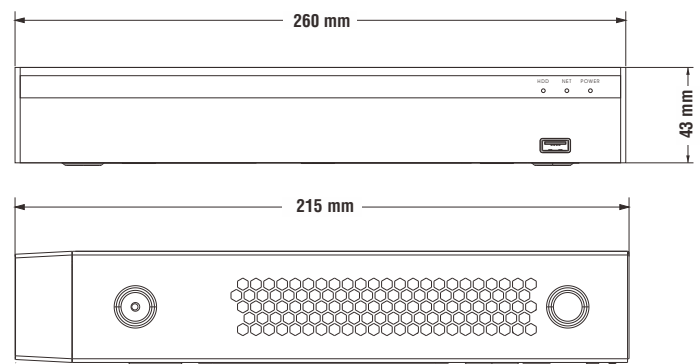

DIMENSIONS

OZONE SECUTECH PRIVATE LIMITED

Operations Office : Plot No. 548, Udyog Vihar Phase V, Gurugram, Haryana, 122016

Email : customercare@ozonesecutech.com | Website : www.ozonesecutech.com