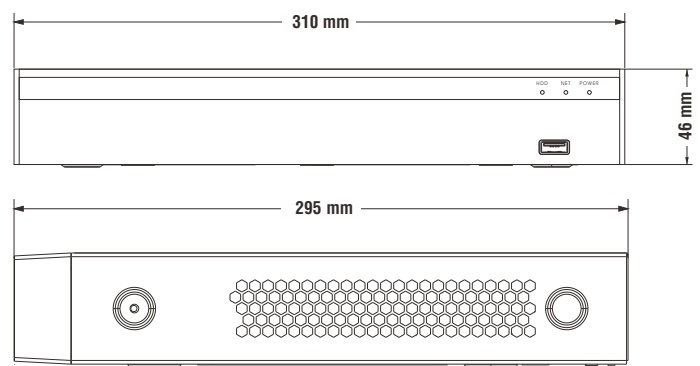

DIMENSIONS

OZONE SECUTECH PRIVATE LIMITED

Operations Office : Plot No. 548, Udyog Vihar Phase V, Gurugram, Haryana, 122016

Email : customercare@ozonesecutech.com | Website : www.ozonesecutech.com