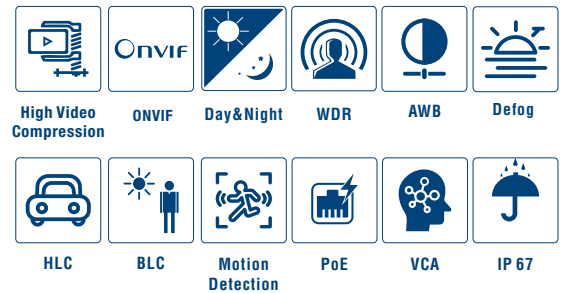

## 2MP Network Dome Camera

- 2MP High Video Compression
- Max. resolution: 1920 x 1080
- ICR auto switch, True day/night and ROI coding
- 3D DNR, digital WDR, HLC, BLC and defog
- 10~20m IR night view distance
- 1CH built-in MIC
- Supports Smartphone and Remote monitoring
- DC12V/PoE power supply
- IP67 ingress protection; Support dual streams
- Intelligent analytics: abnormal video signal detection, line crossing detection and region intrusion detection

Functions	
Remote Monitoring	Web browsing, CMS remote control
Online Connection	Supports simultaneous monitoring for up to 3 users and Multi-stream real time transmission
Network Protocol	UDP, IPv4, IPv6, DHCP, NTP, RTSP, PPPoE, DDNS, SMTP, FTP, 802.1x, UPnP, HTTP, HTTPS, QoS
Interface Protocol	ONVIF
Storage	Network remote storage
Smart Alarm	Motion detection
Intelligent Analytics	Region intrusion detection, video blur detection and line crossing detection
General Function	Watermark, IP address filtering, video mask, heartbeat, illegal login lock
PoE	Yes
IR Distance	10 ~ 20 m
Ingress Protection	IP67
Others	
Power Supply	DC12V(PoE power supply optional)
Power Consumption	< 5W
Operating Environment	- 20 °C ~ 55 °C (-4°F~131°F) Humidity: less than 95% (non-condensing)
Dimensions (mm)	94.8 x 94.8 x 82.8
Weight (net)	Approx. 0.287 Kg.
Installation	Ceiling mounting (wall mounting available with the junction box and bracket)