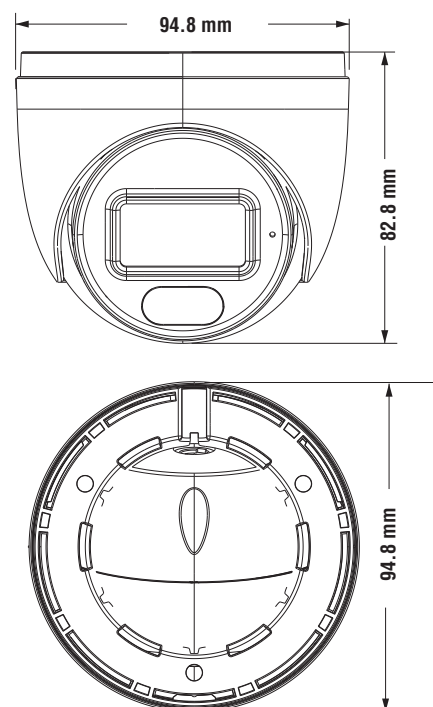

## 2MP Network Dome Camera

- 2MP High Video Compression
- Max. resolution: 1920 x 1080
- ICR auto switch, True day/night and ROI coding
- 3D DNR, digital WDR, HLC, BLC and defog
- 10~20m IR night view distance
- 1CH built-in MIC
- Supports Smartphone and Remote monitoring
- DC12V/PoE power supply
- IP67 ingress protection; Support dual streams
- Intelligent analytics: abnormal video signal detection, line crossing detection and region intrusion detection

## 2MP Network Dome Camera

### SPECIFICATIONS

Specifications	Model	OPID52AL28PC
<b>Camera</b>		
Image Sensor		1/3.2" CMOS
Image Size		1920 x 1080
Electronic Shutter		1/25 s ~ 1/100000s
Iris Type		Fixed Iris
Min. Illumination		0.012 lux@F1.2, AGC ON; 0 lux with IR 0.046 lux@F2.0, AGC ON; 0 lux with IR
Lens		2.8 mm @F2.0, horizontal field of view: 93.7°
Lens Mount		M12
Wide Dynamic Range		Digital WDR
BLC		Yes
HLC		Yes
Defog		Yes
Digital NR		3D DNR
Angle Adjustment		Pan: 0°~360°; Tilt: 0°~75°; Rotation: 0°~360°
<b>Image</b>		
Video Compression		High/Standard Video Compression
Resolution		1080P ( 1920 × 1080 ), 720P ( 1280 × 720 ), D1, 480 × 240, CIF
Main Stream		60Hz : 1080P / 720P(1 ~ 30fps); 50Hz : 1080P / 720P(1 ~ 25fps)
Sub Stream		60Hz : D1/CIF/480x240 (1~30fps); 50Hz: D1/CIF/480x240 (1~25fps)
Bit Rate		64 Kbps ~ 6 Mbps
Bit Rate Type		VBR/CBR
Image Settings		ROI, Saturation, Brightness, Chroma, Contrast, Wide Dynamic, Sharpen, NR, etc. adjustable through client software or web browser
ROI		Each ROI to be configured separately
Audio Compression		G711A/U
<b>Interfaces</b>		
Network		RJ45
Video Output		No
Audio		1CH Built-in Mic
Storage		No
Hardware Reset		No

### DIMENSIONS